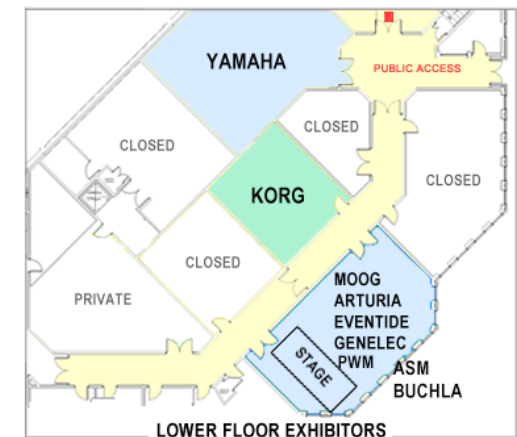

LEFT SIDE

RIGHT SIDE

Manufacturers

- L-32 ADAM Audio
- L-36 Advance Music Construction System
- L-25 Allen Synthesis
- L-15 AMS Stands-Obelisque Design
- L-19 Audio Computer
- L-11 Cong Burn
- L-34 DPW
- L-27 Euterpe Synthesizers
- L-5 Exclusively Analogue
- L-37 Expert Sleepers
- L-32 Focusrite
- L-35 LOCI Stands
- L-22 MIDI Innovations Awards
- L-23 Movuku FlowFal
- L-33 myVolts
- L-32 Novation
- L-32 Oberheim
- L-28 Officina del Malista
- L-8 Play All Day
- L-29 Rides In The Storm
- L-21 Ryk Modular
- L-32 Sequential
- L-16 Sonocurrent
- L-24 Soundgas (Retailer)
- L-26 SynthCables
- L-38 Udo Synth
- L-12 Waverley Instruments
- L-31 Wonkystuff

STUDENT UNION BUILDING
MAIN SEMINAR ROOM
LOCATION

FOOD & DRINK

THE OCTAGON CENTRE BAR

10:30am to 6:00pm

Alcohol, Soft drinks, Tea & Coffee, Cakes

Breakfast Sandwiches until 11:30am

Lunchtime Sandwiches

Hot Dogs – Classic and Vegan

Bar One

12 noon - (food served until 9pm)

Students' Union bar famous for its burgers.

[Cashpoints located outside SU building main entrance]