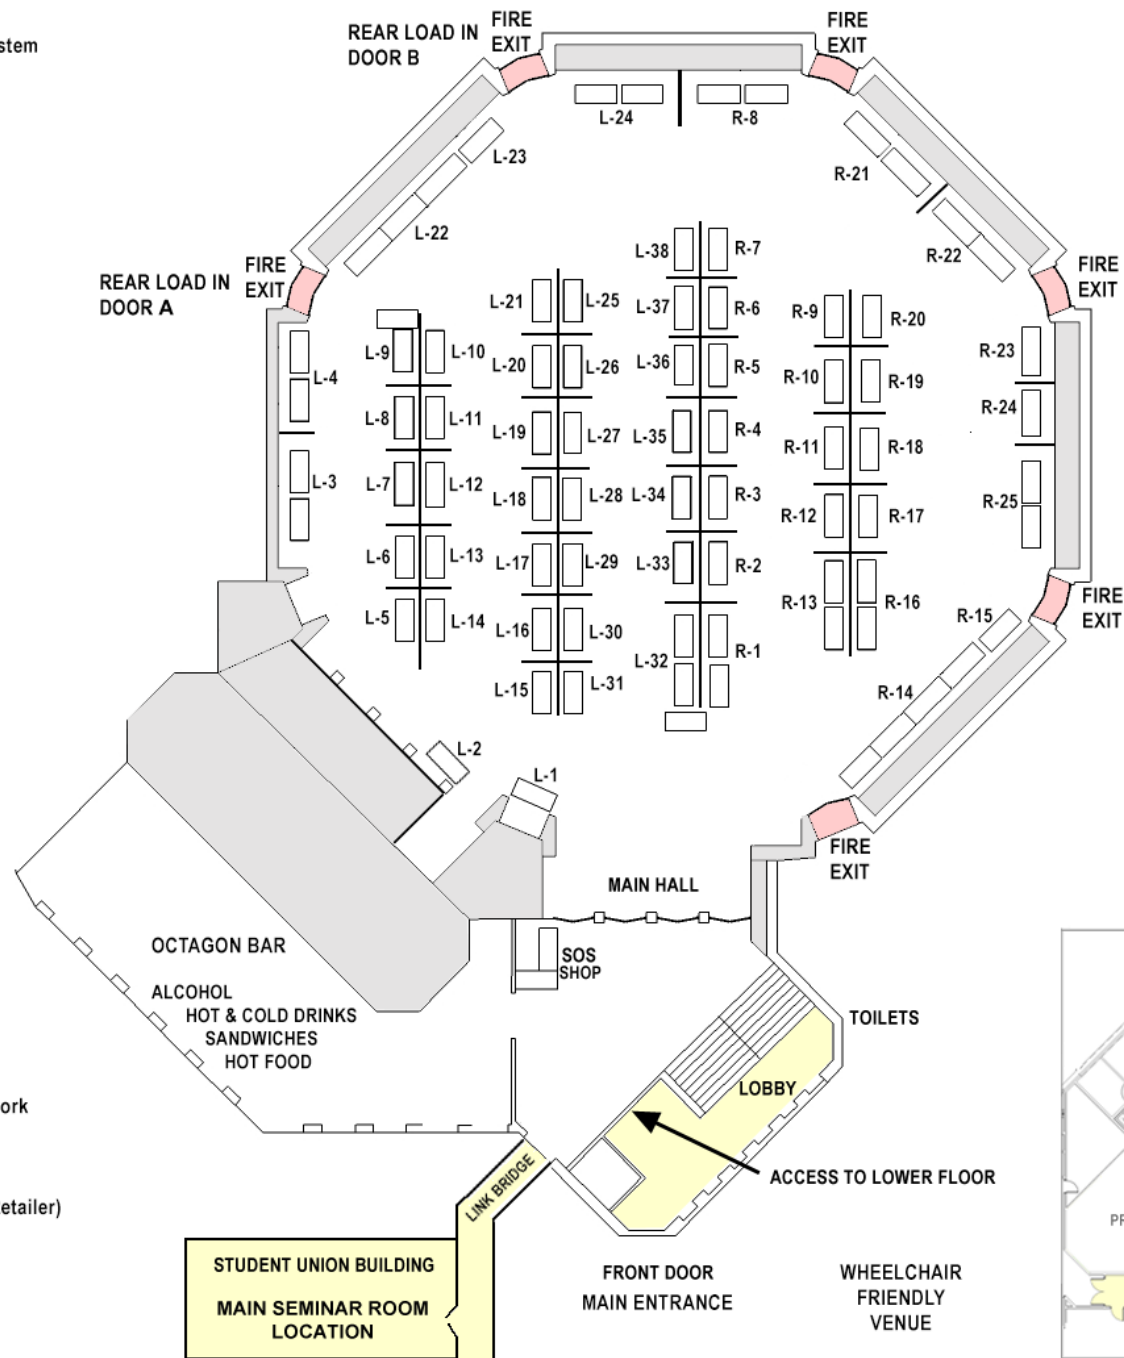

LEFT SIDE

RIGHT SIDE

Manufacturers

- L-32 ADAM Audio
- L-36 Advance Music Construction System
- L-25 Allen Synthesis
- L-15 AMS Stands-Obelisque Design
- L-19 Audio Computer
- L-11 Cong Burn
- L-34 DPW
- L-27 Euterpe Synthesizers
- L-5 Exclusively Analogue
- L-37 Expert Sleepers
- L-32 Focusrite
- L-35 LOCI Stands
- L-22 MIDI Innovations Awards
- L-23 Movuku FlowFal
- L-33 myVolts
- L-32 Novation
- L-32 Oberheim
- L-28 Officina del Malista
- L-8 Play All Day
- L-29 Rides In The Storm
- L-21 Ryk Modular
- L-32 Sequential
- L-16 Sonocurrent
- L-24 Soundgas (Retailer)
- L-26 SynthCables
- L-38 Udo Synth
- L-12 Waverley Instruments
- L-31 Wonkystuff

Modular Meet + Starts-Ups

- L-9 Ian Boddy (DiN Retailer)
- L-3 Mike Gorman
- L-17 Nathan Ramsden
- L-7 Riban Modular
- L4 Tom Szakaly
- L-14 Transistor Sounds Labs

Education + Organisations

- L-22 MIDI Innovation Awards
- L-10 Tileyard Studios
- L-20 University Of Derby
- L-6 University Of Leeds
- L-13 York St.Johns University
- L-18 Yorkshire Women Sound Network

Art + Books + Posters

- L-2 Bjooks (Retailer)
- R-3 Electronic Sound Magazine (Retailer)
- R-12 Omnibus Press (Retailer)
- L-35 Ste Holmes (Retailer)
- L-1 Sound On Sound Magazine
- L-30 Synth Evolution (Retailer)
- R-5 Free Brochures & Leaflets